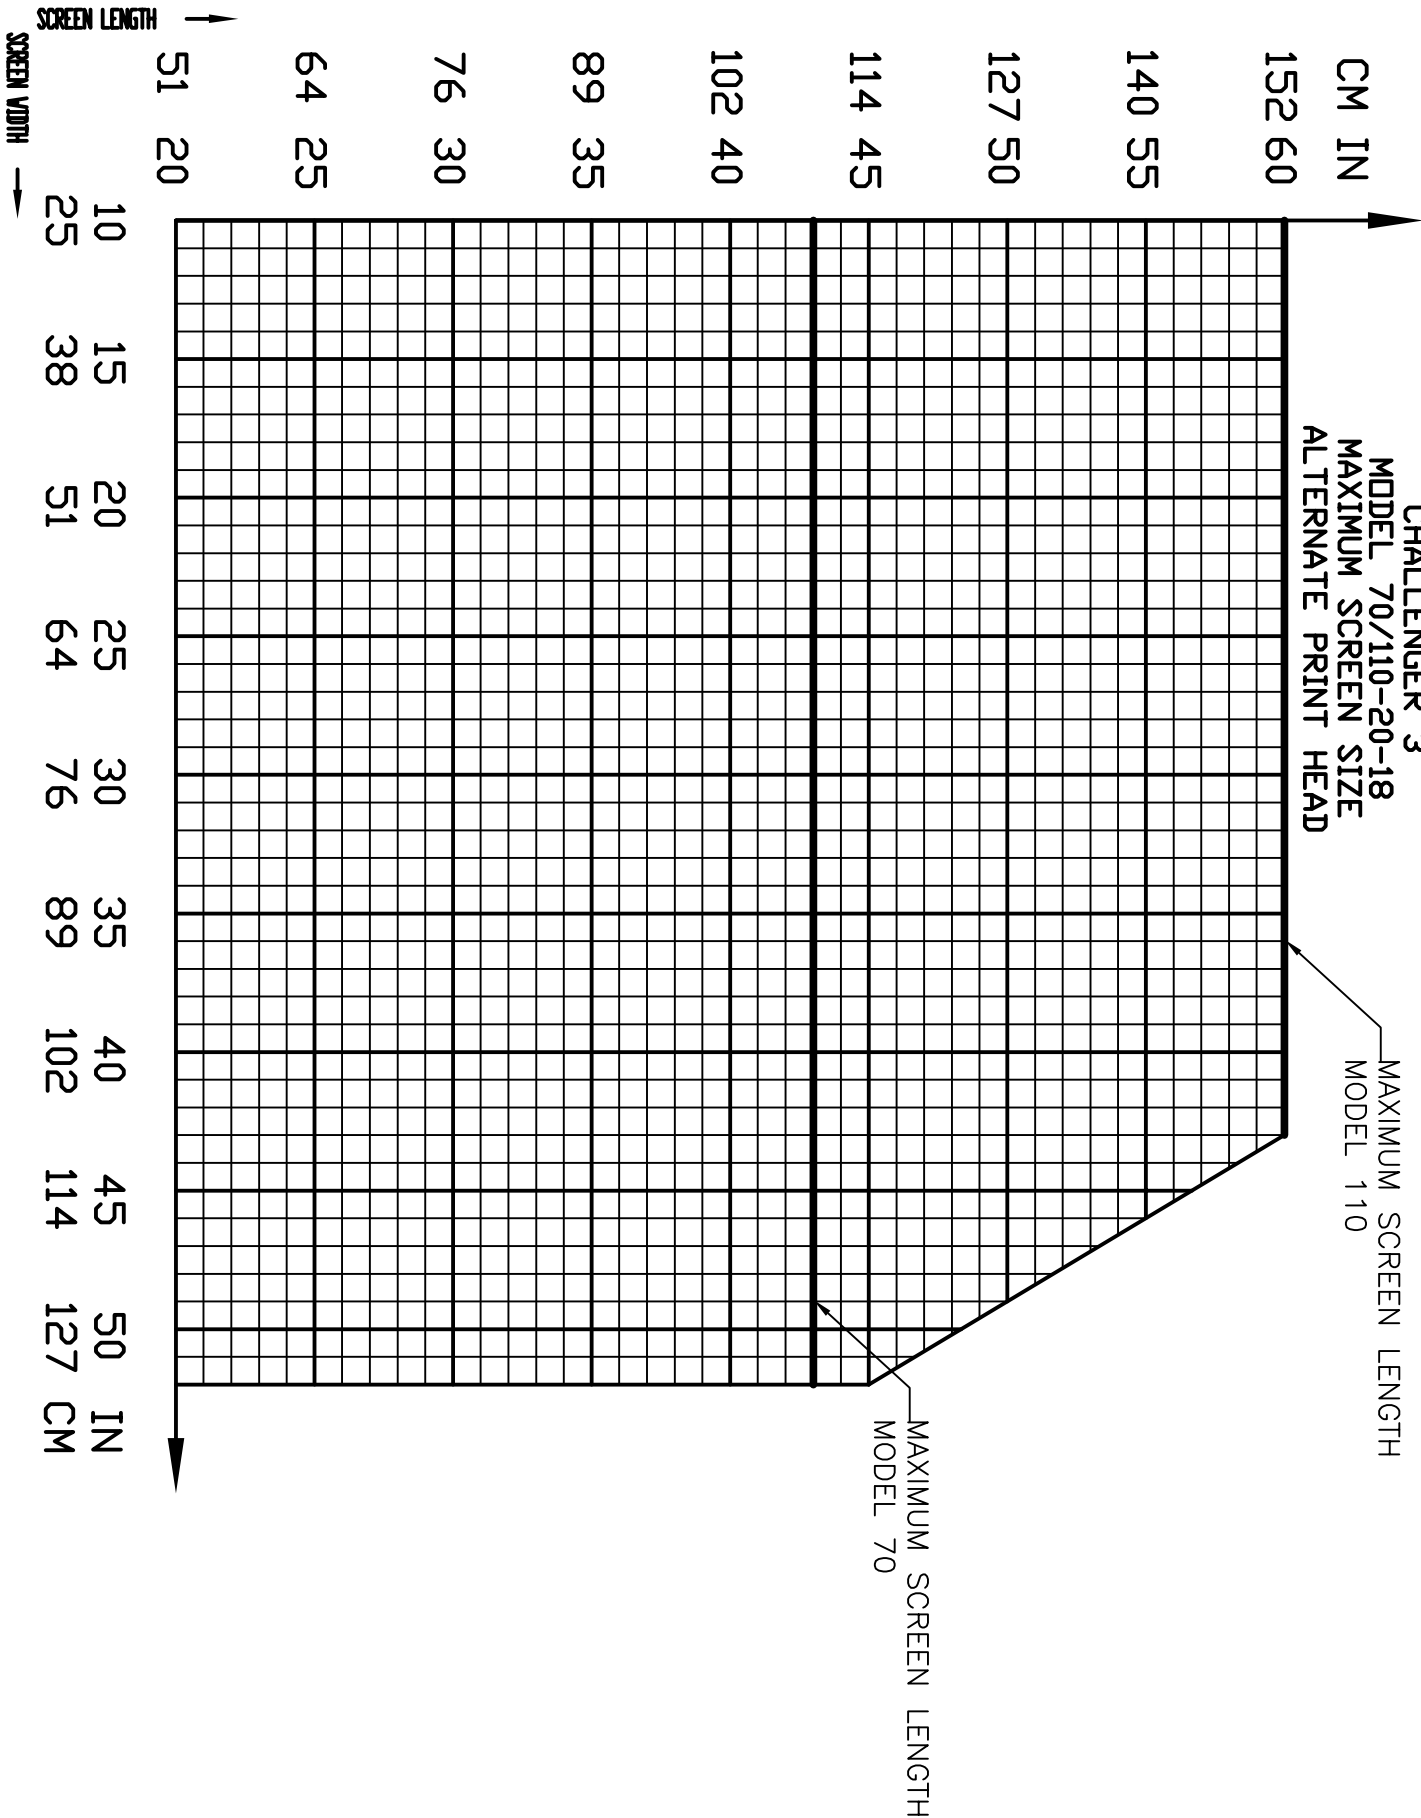

CHALLENGER 3
MODEL 70-14-12
MAXIMUM SCREEN SIZE EVERY
PRINT HEAD

SCALE: 1 GRID SQUARE = 1 INCH (2.54CM)

CM IN
114 45

CHALLENGER 3
MODEL 70-14-12
MAXIMUM SCREEN SIZE
ALTERNATE PRINT HEAD

102 40

89 35

76 30

64 25

51 20

10	15	20	25	30	35	40	45	50
25	38	51	64	76	89	102	114	127

IN CM

SCREEN LENGTH
SCREEN WIDTH

SCALE: 1 GRID SQUARE = 1 INCH (2.54CM)

CHALLENGER 3
MODEL 70/110-16-14
MAXIMUM SCREEN SIZE
ALTERNATE PRINT HEAD

51 20

SCREEN LENGTH
 10 15 20 25 30 35 40 45 50 IN
 25 38 51 64 76 89 102 114 127 CM

SCREEN WIDTH

SCALE: 1 GRID SQUARE = 1 INCH (2.54CM)

SCALE: 1 GRID SQUARE = 1 INCH (2.54CM)

CHALLENGER 3
MODEL 70/110-20-18
MAXIMUM SCREEN SIZE
ALTERNATE PRINT HEAD

SCALE: 1 GRID SQUARE = 1 INCH (2.54CM)