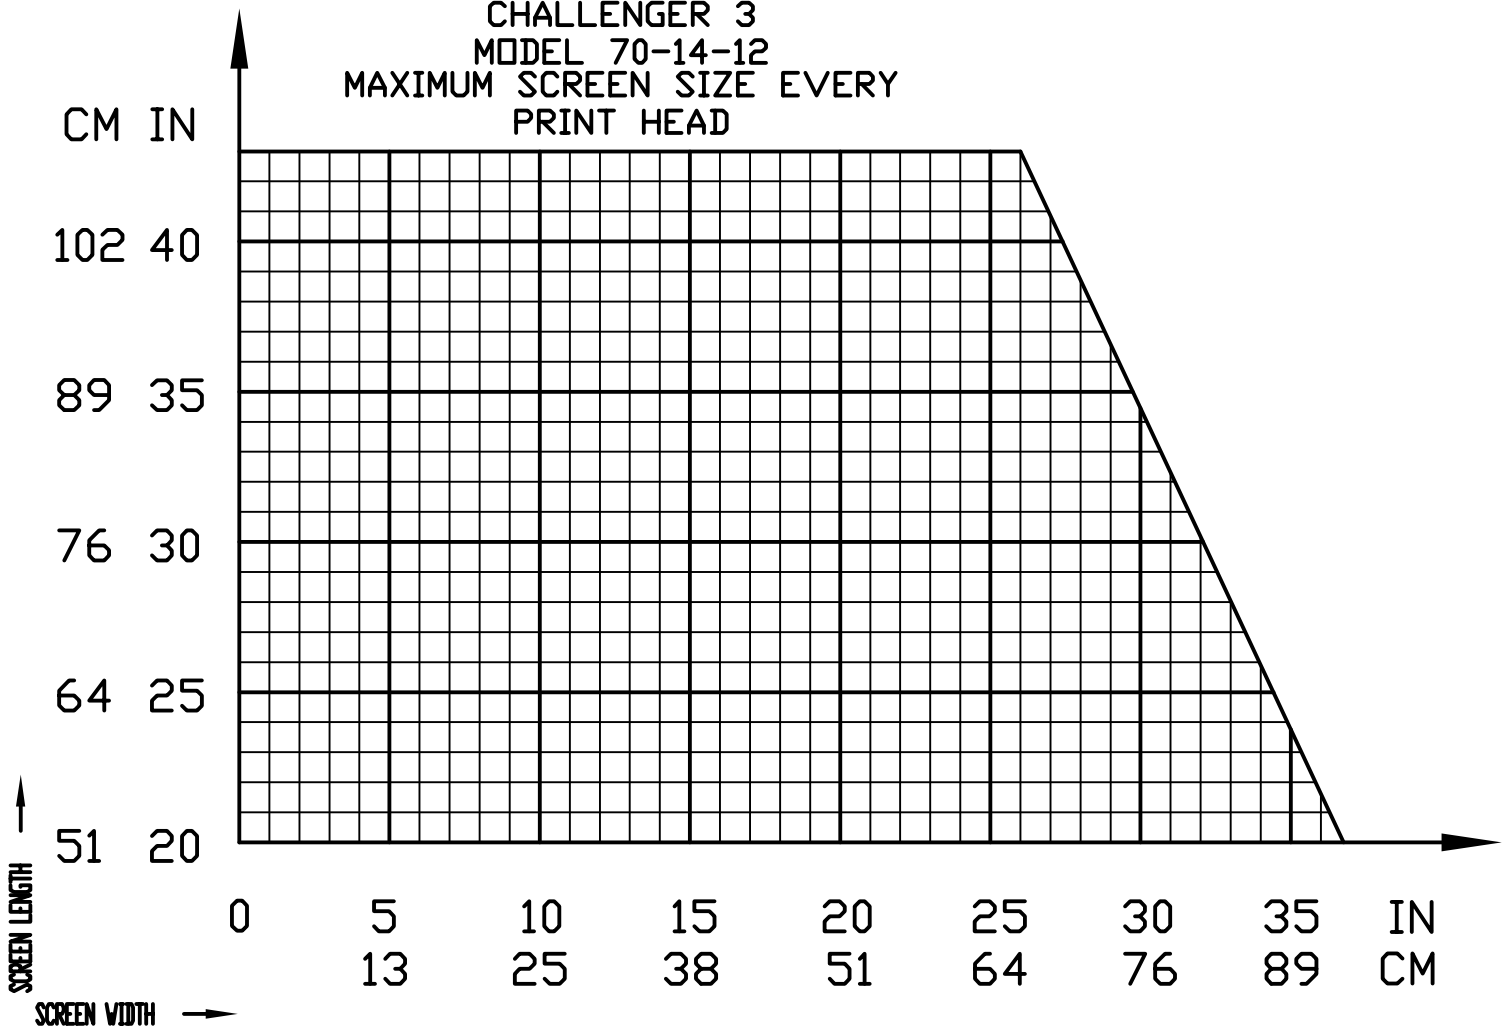

CHALLENGER 3
MODEL 70-14-12
MAXIMUM SCREEN SIZE EVERY
PRINT HEAD

SCALE: 1 GRID SQUARE = 1 INCH (2.54CM)

CM IN
114 45

CHALLENGER 3
MODEL 70-14-12
MAXIMUM SCREEN SIZE
ALTERNATE PRINT HEAD

102 40

89 35

76 30

64 25

51 20

10	15	20	25	30	35	40	45	50
25	38	51	64	76	89	102	114	127

IN CM

SCREEN LENGTH
SCREEN WIDTH

SCALE: 1 GRID SQUARE = 1 INCH (2.54CM)

CHALLENGER 3
MODEL 70/110-16-14
MAXIMUM SCREEN SIZE
ALTERNATE PRINT HEAD

MAXIMUM SCREEN LENGTH
 MODEL 110

MAXIMUM SCREEN LENGTH
 MODEL 70

SCALE: 1 GRID SQUARE = 1 INCH (2.54CM)

CHALLENGER 3
MODEL 70/110-18-16
MAXIMUM SCREEN SIZE EVERY
PRINT HEAD

MAXIMUM SCREEN LENGTH
MODEL 110

51 20

SCREEN LENGTH
 10 15 20 25 30 35 40 45 50 IN
 25 38 51 64 76 89 102 114 127 CM

SCREEN WIDTH

SCALE: 1 GRID SQUARE = 1 INCH (2.54CM)

SCALE: 1 GRID SQUARE = 1 INCH (2.54CM)

CHALLENGER 3
MODEL 70/110-20-18
MAXIMUM SCREEN SIZE
ALTERNATE PRINT HEAD