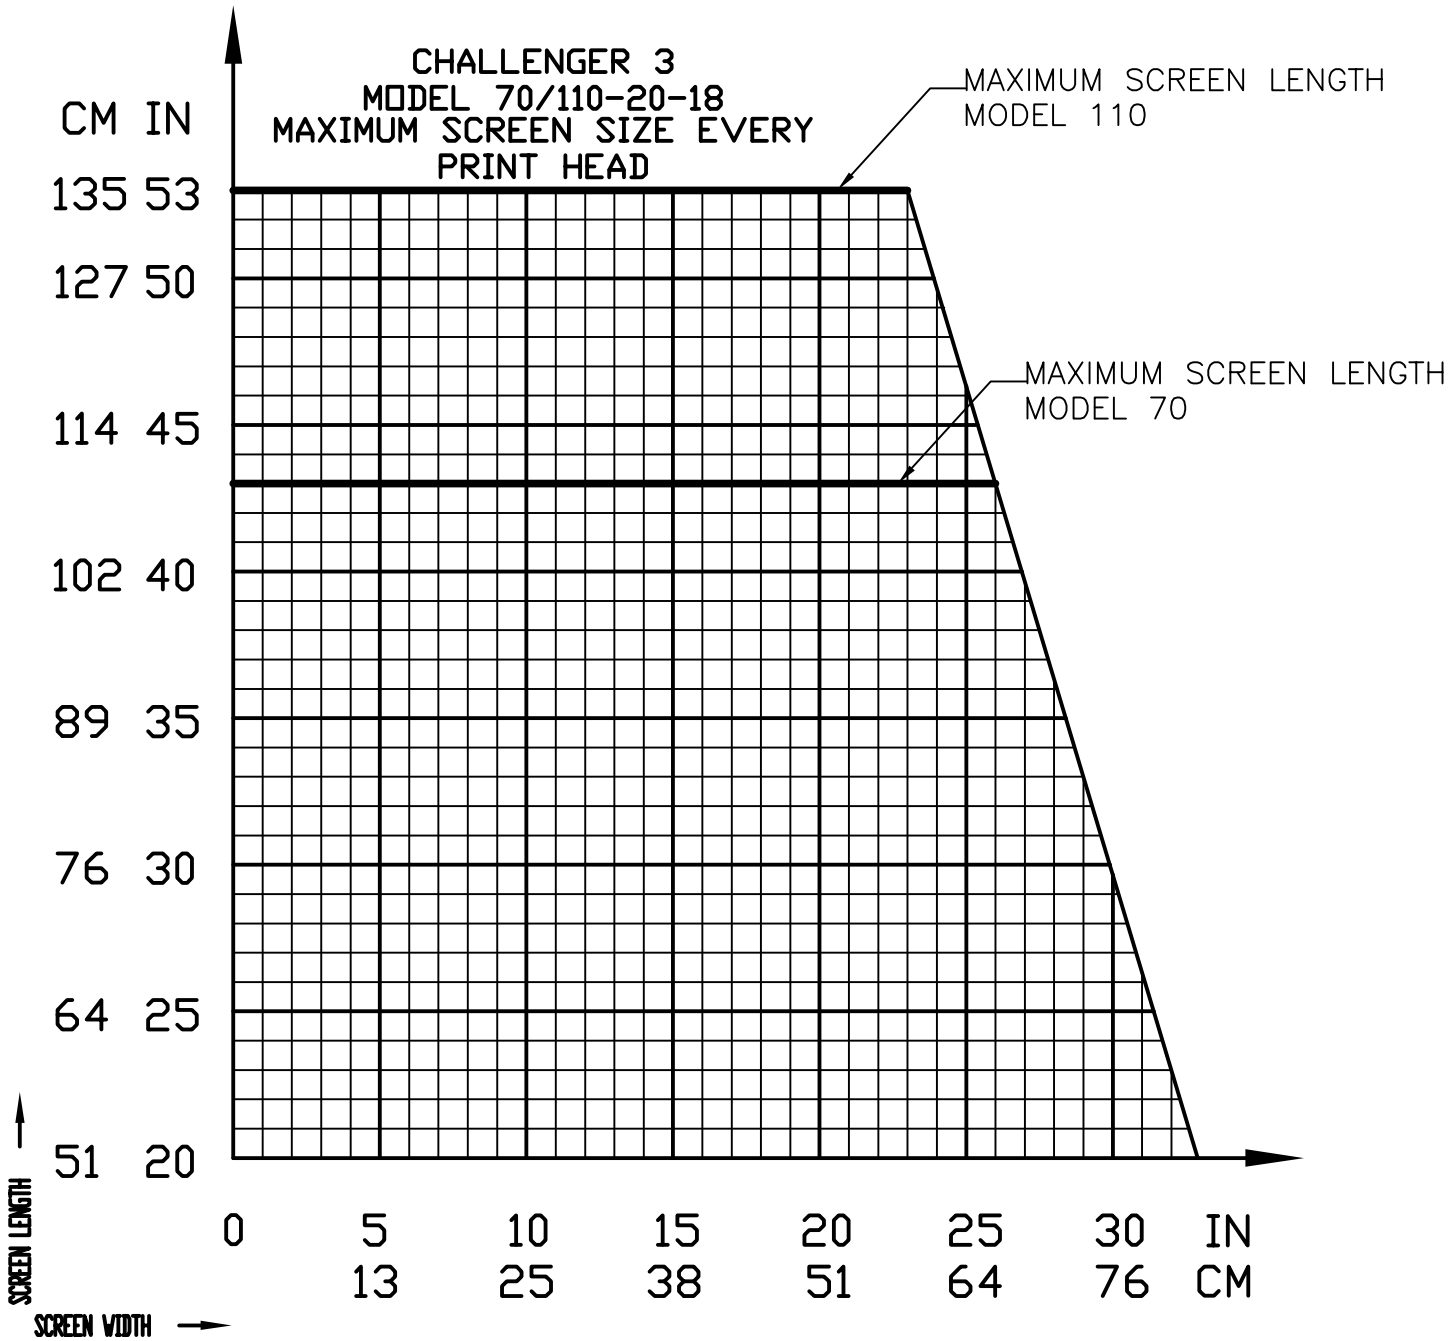

MAXIMUM SCREEN LENGTH
MODEL 70

SCALE: 1 GRID SQUARE = 1 INCH (2.54CM)

CHALLENGER 3
MODEL 70/110-18-16
MAXIMUM SCREEN SIZE
ALTERNATE PRINT HEAD

MAXIMUM SCREEN LENGTH
 MODEL 110

MAXIMUM SCREEN LENGTH
 MODEL 70

CM IN
 152 60

140 55

127 50

114 45

102 40

89 35

76 30

64 25

51 20

SCREEN LENGTH
 10 15 20 25 30 35 40 45 50 IN
 25 38 51 64 76 89 102 114 127 CM

SCREEN WIDTH

SCALE: 1 GRID SQUARE = 1 INCH (2.54CM)

SCALE: 1 GRID SQUARE = 1 INCH (2.54CM)

CHALLENGER 3
MODEL 70/110-20-18
MAXIMUM SCREEN SIZE
ALTERNATE PRINT HEAD

SCALE: 1 GRID SQUARE = 1 INCH (2.54CM)