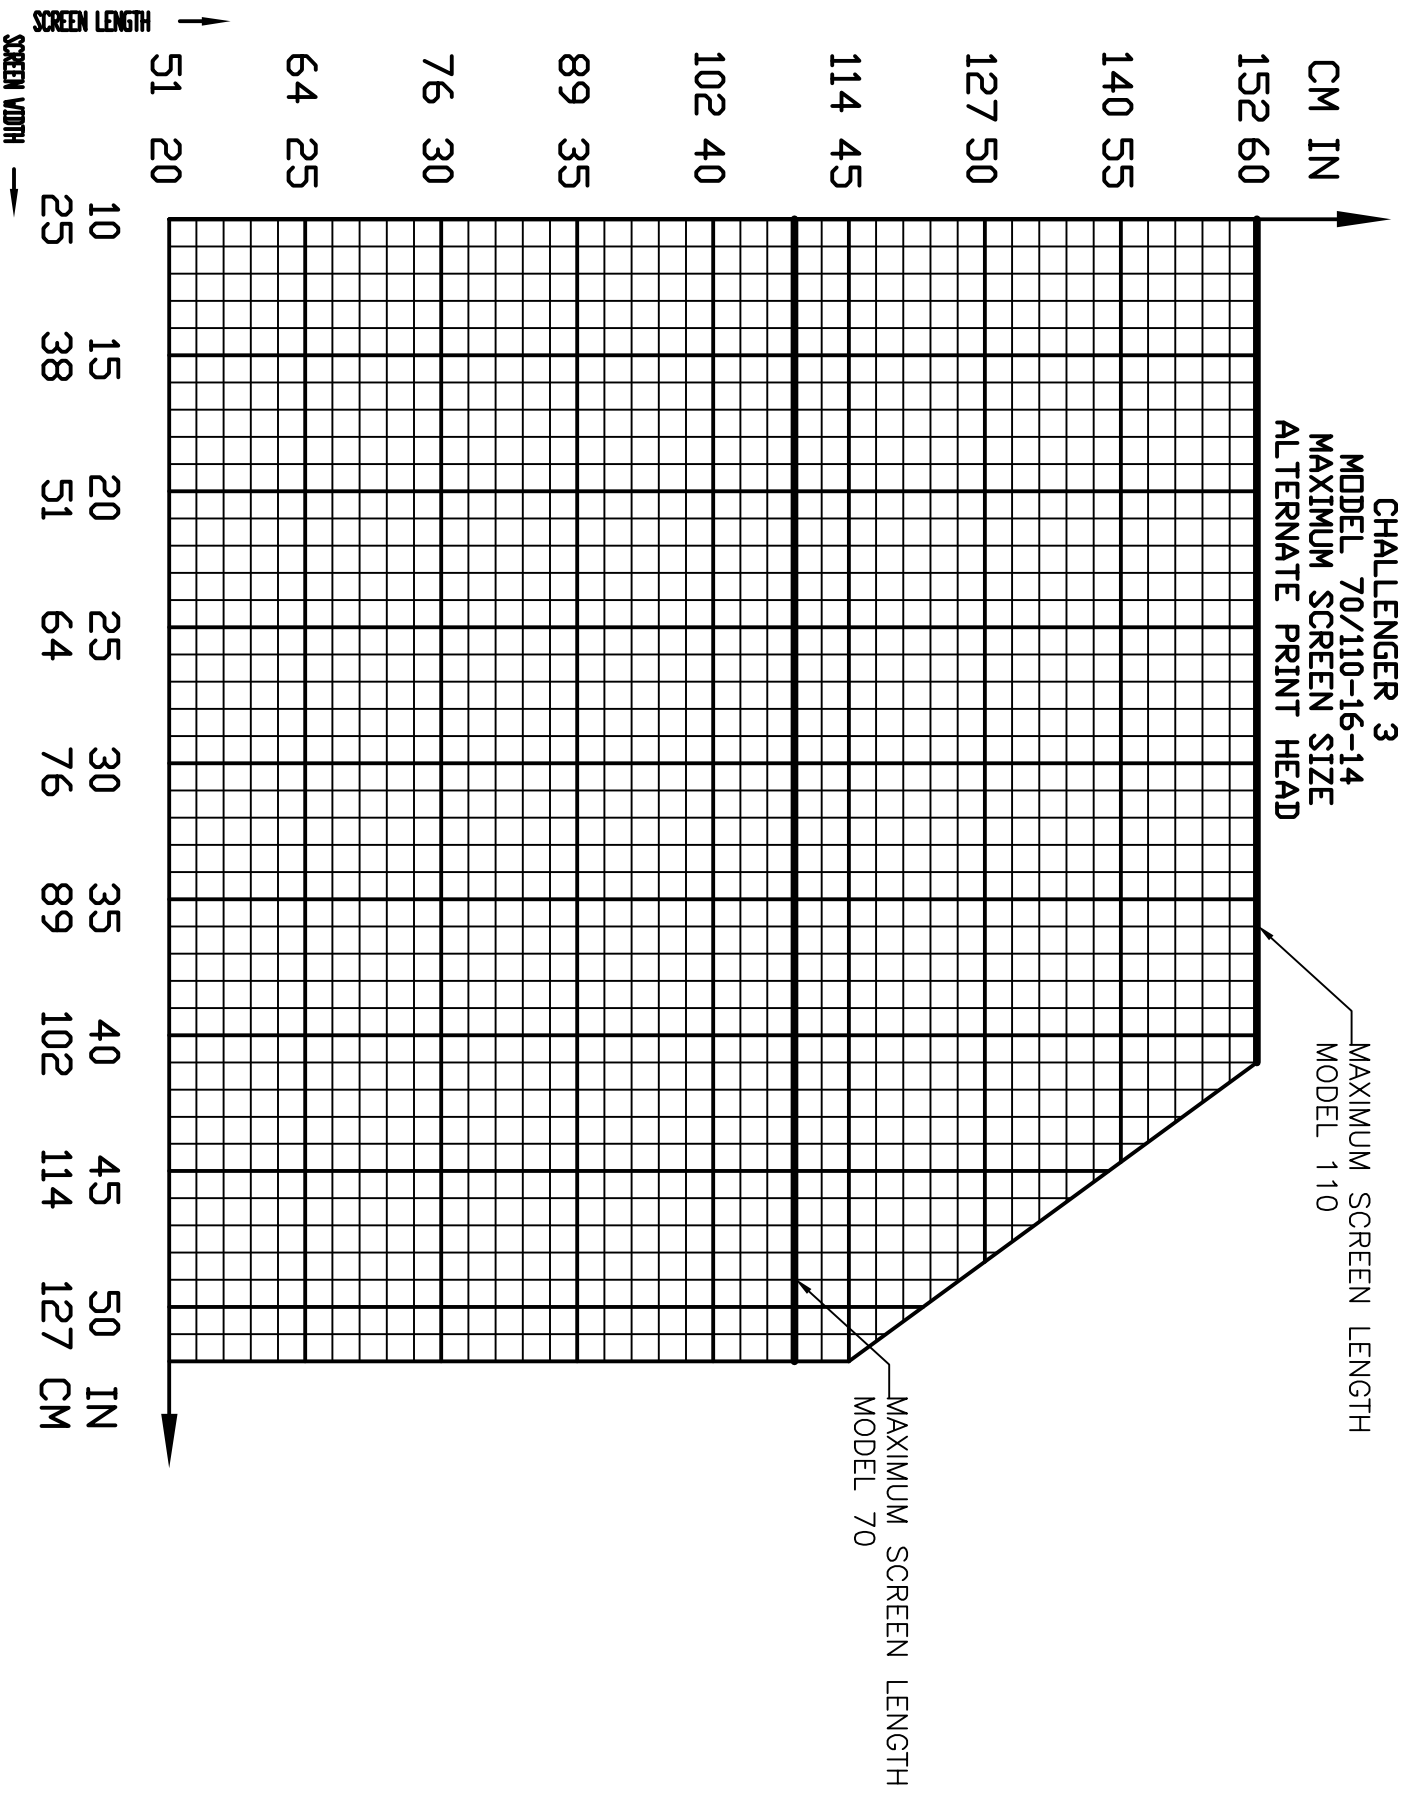

CHALLENGER 3
MODEL 70-14-12
MAXIMUM SCREEN SIZE EVERY
PRINT HEAD

SCALE: 1 GRID SQUARE = 1 INCH (2.54CM)

CM IN
114 45

CHALLENGER 3
MODEL 70-14-12
MAXIMUM SCREEN SIZE
ALTERNATE PRINT HEAD

102 40

89 35

76 30

64 25

51 20

10	15	20	25	30	35	40	45	50
25	38	51	64	76	89	102	114	127

IN CM

SCREEN LENGTH
SCREEN WIDTH

SCALE: 1 GRID SQUARE = 1 INCH (2.54CM)

CHALLENGER 3
MODEL 70/110-16-14
MAXIMUM SCREEN SIZE
ALTERNATE PRINT HEAD

MAXIMUM SCREEN LENGTH
 MODEL 110

MAXIMUM SCREEN LENGTH
 MODEL 70

SCALE: 1 GRID SQUARE = 1 INCH (2.54CM)

CHALLENGER 3
MODEL 70/110-18-16
MAXIMUM SCREEN SIZE EVERY
PRINT HEAD

MAXIMUM SCREEN LENGTH
MODEL 110

51 20

SCREEN LENGTH
 10 15 20 25 30 35 40 45 50 IN
 25 38 51 64 76 89 102 114 127 CM

SCREEN WIDTH

SCALE: 1 GRID SQUARE = 1 INCH (2.54CM)

SCALE: 1 GRID SQUARE = 1 INCH (2.54CM)

CHALLENGER 3
MODEL 70/110-20-18
MAXIMUM SCREEN SIZE
ALTERNATE PRINT HEAD