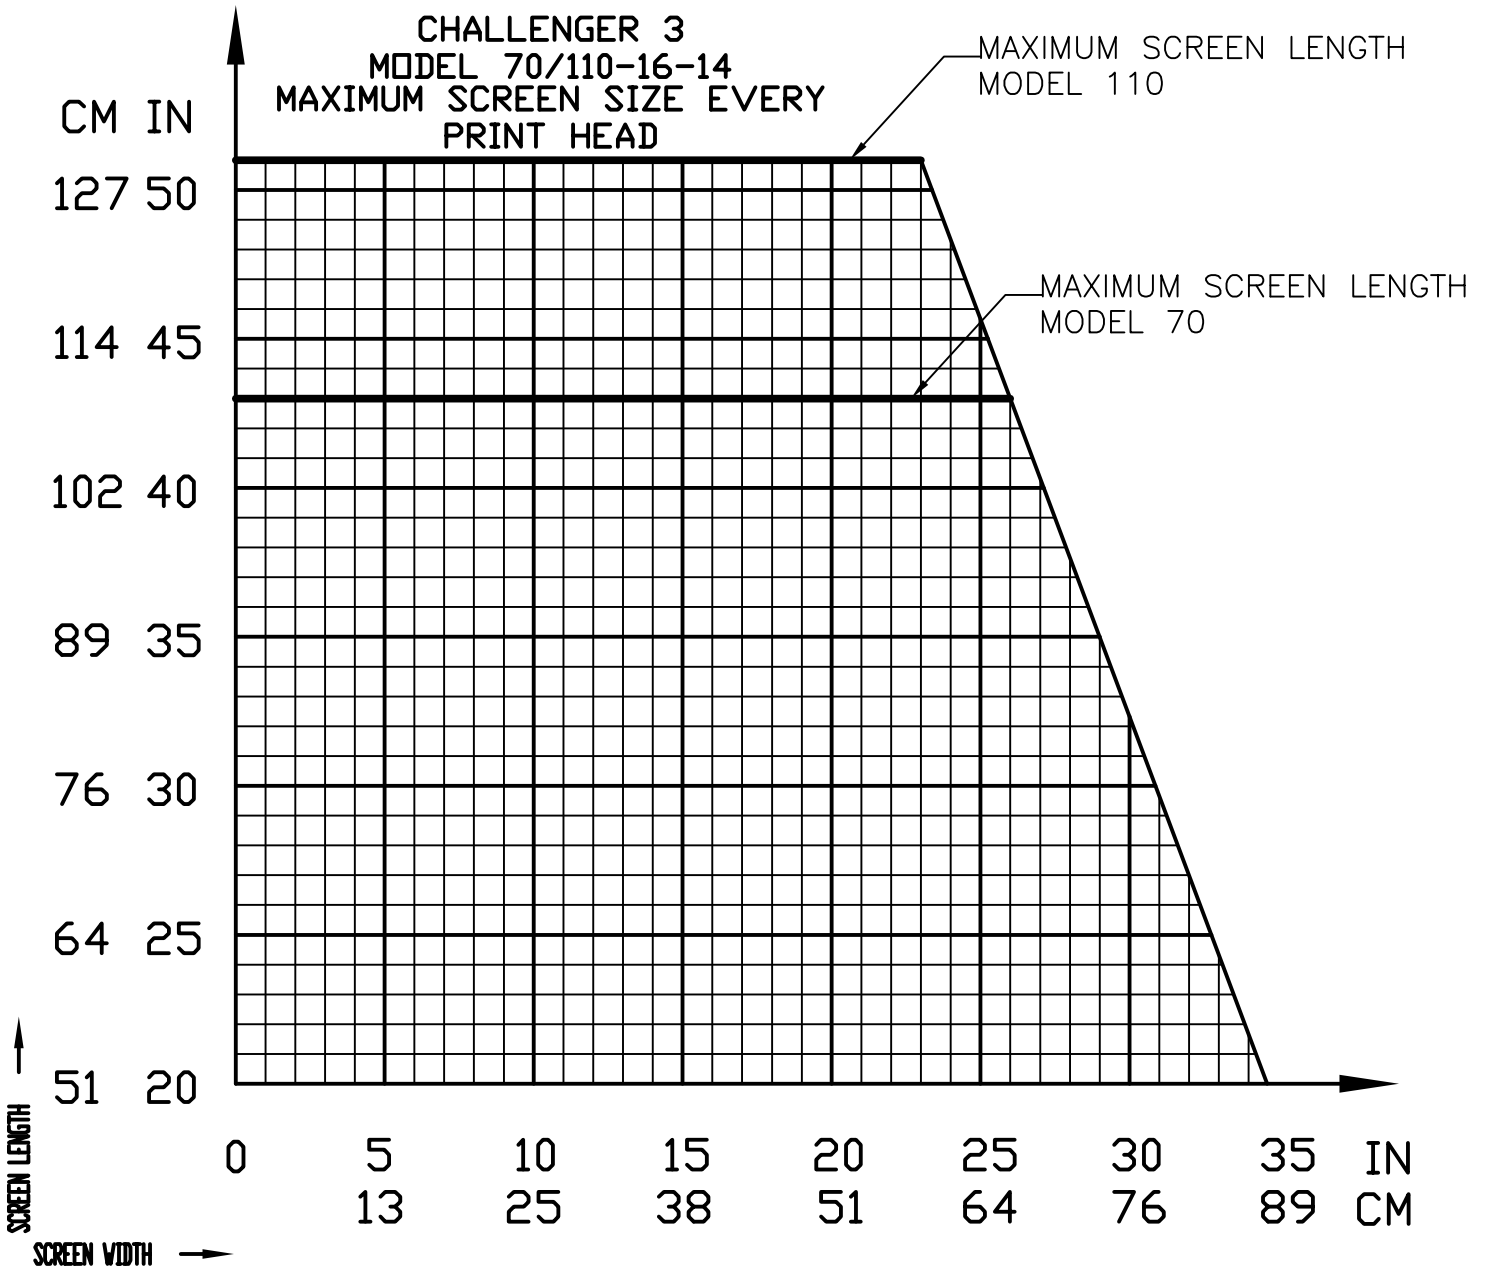

51 20

10	15	20	25	30	35	40	45	50
25	38	51	64	76	89	102	114	127

IN CM

SCREEN LENGTH
SCREEN WIDTH

SCALE: 1 GRID SQUARE = 1 INCH (2.54CM)

CHALLENGER 3
MODEL 70/110-16-14
MAXIMUM SCREEN SIZE
ALTERNATE PRINT HEAD

MAXIMUM SCREEN LENGTH
 MODEL 110

MAXIMUM SCREEN LENGTH
 MODEL 70

SCALE: 1 GRID SQUARE = 1 INCH (2.54CM)

CHALLENGER 3
MODEL 70/110-18-16
MAXIMUM SCREEN SIZE EVERY
PRINT HEAD

MAXIMUM SCREEN LENGTH
MODEL 110

MAXIMUM SCREEN LENGTH
MODEL 70

SCALE: 1 GRID SQUARE = 1 INCH (2.54CM)

CHALLENGER 3
MODEL 70/110-18-16
MAXIMUM SCREEN SIZE
ALTERNATE PRINT HEAD

MAXIMUM SCREEN LENGTH
 MODEL 110

MAXIMUM SCREEN LENGTH
 MODEL 70

51 20

SCREEN LENGTH
 10 15 20 25 30 35 40 45 50 IN
 25 38 51 64 76 89 102 114 127 CM

SCREEN WIDTH

SCALE: 1 GRID SQUARE = 1 INCH (2.54CM)

SCALE: 1 GRID SQUARE = 1 INCH (2.54CM)

CHALLENGER 3
MODEL 70/110-20-18
MAXIMUM SCREEN SIZE
ALTERNATE PRINT HEAD