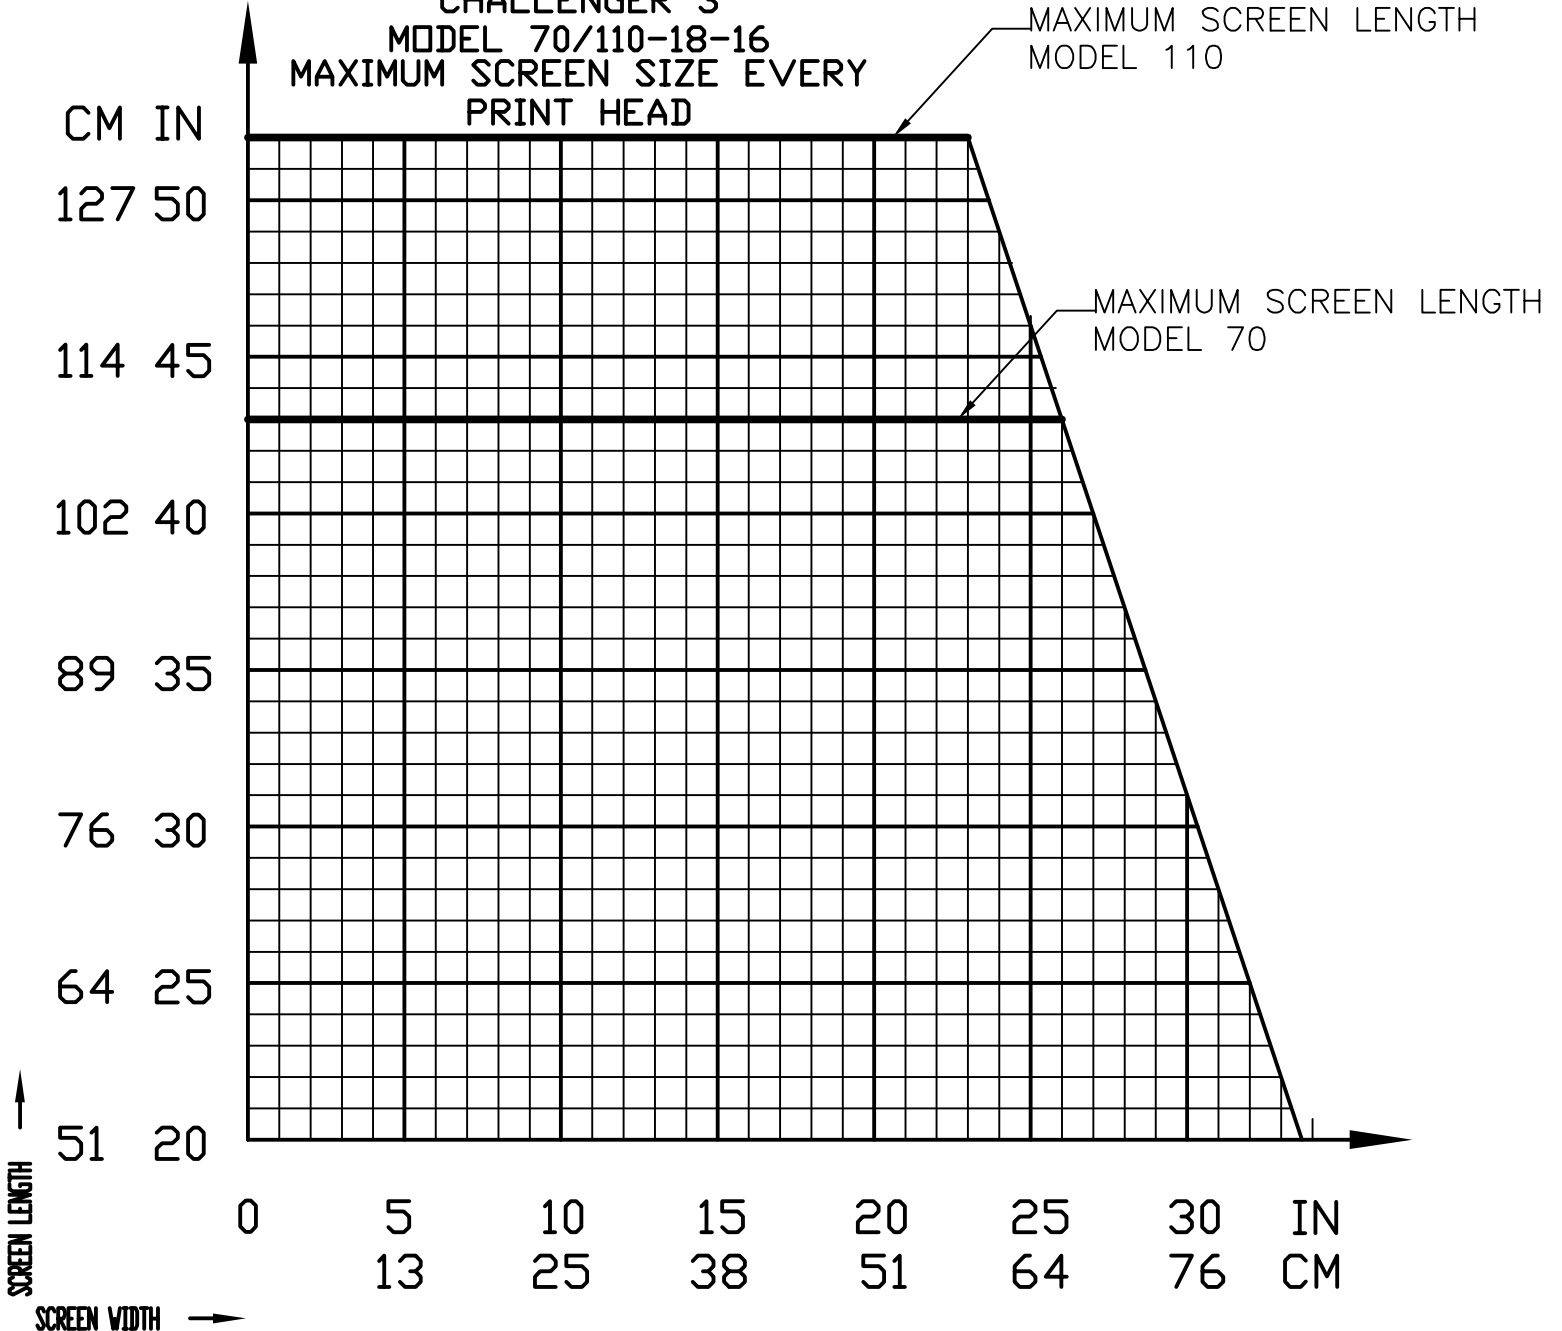

51 20

10	15	20	25	30	35	40	45	50
25	38	51	64	76	89	102	114	127

IN CM

SCREEN LENGTH
SCREEN WIDTH

SCALE: 1 GRID SQUARE = 1 INCH (2.54CM)

CHALLENGER 3
MODEL 70/110-16-14
MAXIMUM SCREEN SIZE
ALTERNATE PRINT HEAD

MAXIMUM SCREEN LENGTH
 MODEL 110

MAXIMUM SCREEN LENGTH
 MODEL 70

SCALE: 1 GRID SQUARE = 1 INCH (2.54CM)

CHALLENGER 3
MODEL 70/110-18-16
MAXIMUM SCREEN SIZE EVERY
PRINT HEAD

MAXIMUM SCREEN LENGTH
MODEL 110

MAXIMUM SCREEN LENGTH
MODEL 70

SCALE: 1 GRID SQUARE = 1 INCH (2.54CM)

CHALLENGER 3
MODEL 70/110-18-16
MAXIMUM SCREEN SIZE
ALTERNATE PRINT HEAD

MAXIMUM SCREEN LENGTH
 MODEL 110

MAXIMUM SCREEN LENGTH
 MODEL 70

51 20

SCREEN LENGTH
 10 15 20 25 30 35 40 45 50 IN
 25 38 51 64 76 89 102 114 127 CM

SCREEN WIDTH

SCALE: 1 GRID SQUARE = 1 INCH (2.54CM)

SCALE: 1 GRID SQUARE = 1 INCH (2.54CM)

CHALLENGER 3
MODEL 70/110-20-18
MAXIMUM SCREEN SIZE
ALTERNATE PRINT HEAD