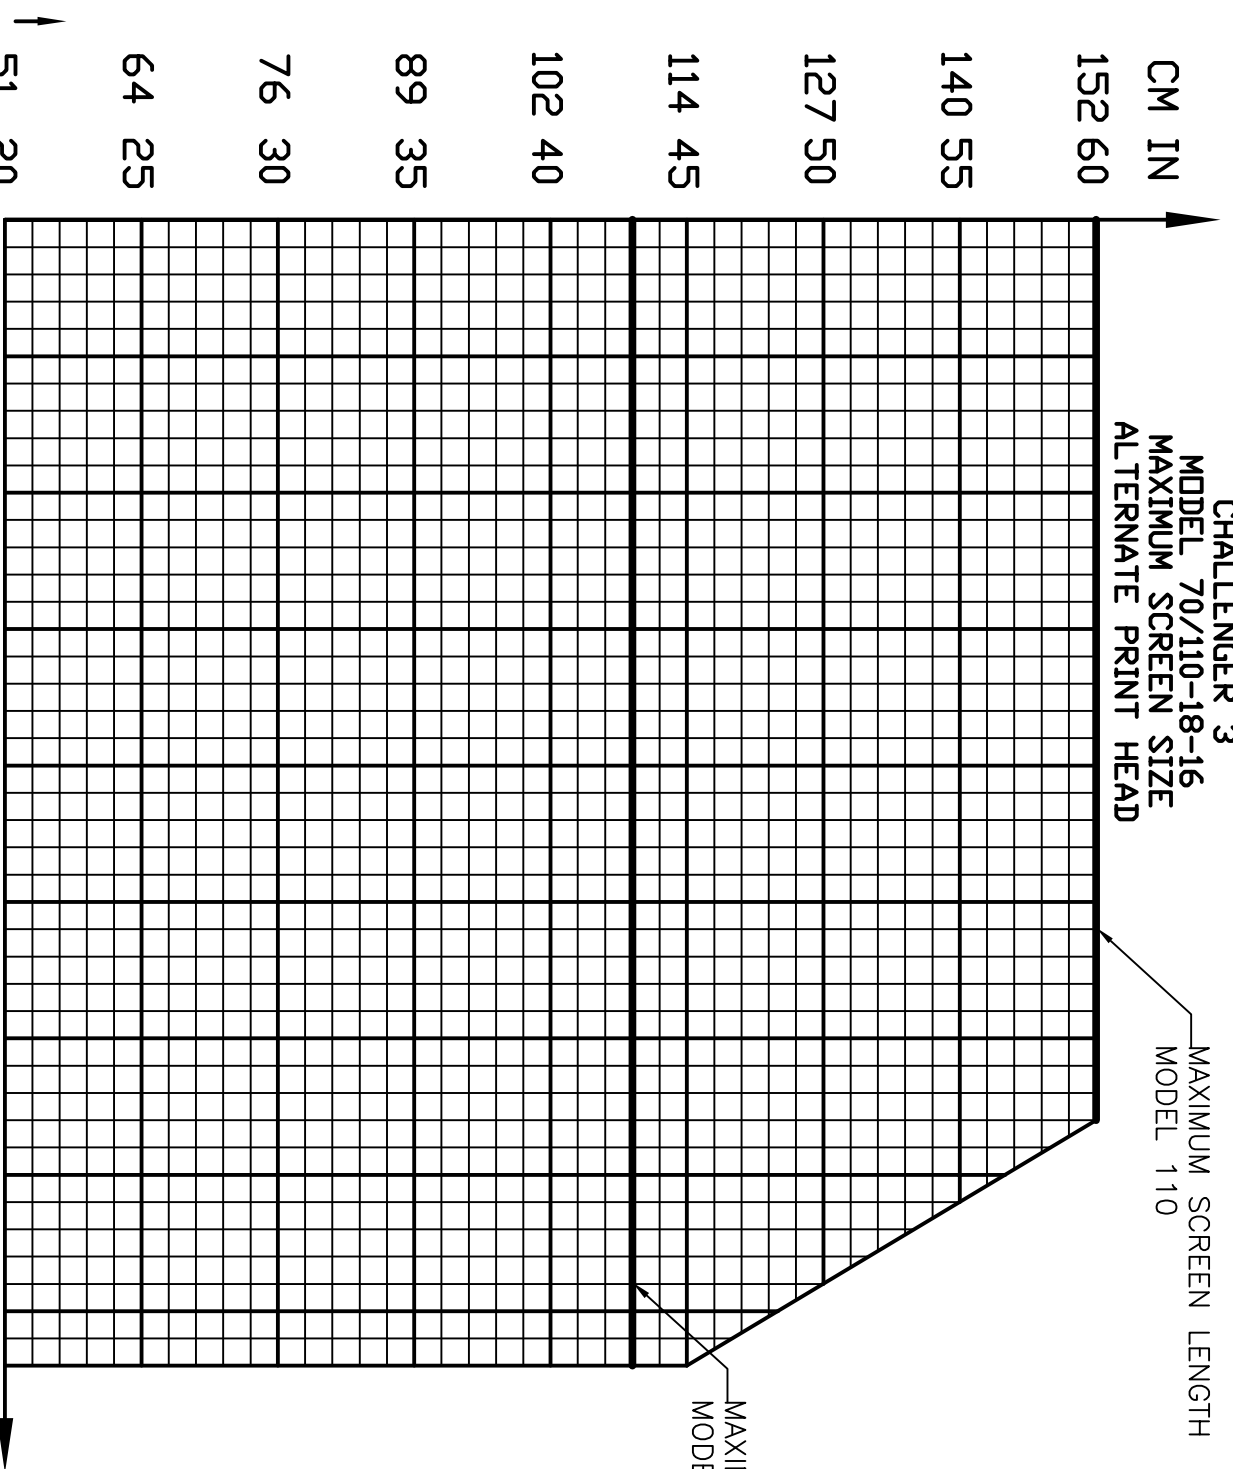

51 20

10	15	20	25	30	35	40	45	50
25	38	51	64	76	89	102	114	127

IN CM

SCREEN LENGTH
SCREEN WIDTH

SCALE: 1 GRID SQUARE = 1 INCH (2.54CM)

CHALLENGER 3
MODEL 70/110-16-14
MAXIMUM SCREEN SIZE
ALTERNATE PRINT HEAD

MAXIMUM SCREEN LENGTH
MODEL 70

SCALE: 1 GRID SQUARE = 1 INCH (2.54CM)

CHALLENGER 3
MODEL 70/110-18-16
MAXIMUM SCREEN SIZE
ALTERNATE PRINT HEAD

MAXIMUM SCREEN LENGTH
 MODEL 110

MAXIMUM SCREEN LENGTH
 MODEL 70

CM IN
 152 60

140 55

127 50

114 45

102 40

89 35

76 30

64 25

51 20

SCREEN LENGTH
 10 15 20 25 30 35 40 45 50 IN
 25 38 51 64 76 89 102 114 127 CM

SCREEN WIDTH

SCALE: 1 GRID SQUARE = 1 INCH (2.54CM)

SCALE: 1 GRID SQUARE = 1 INCH (2.54CM)

CHALLENGER 3
MODEL 70/110-20-18
MAXIMUM SCREEN SIZE
ALTERNATE PRINT HEAD